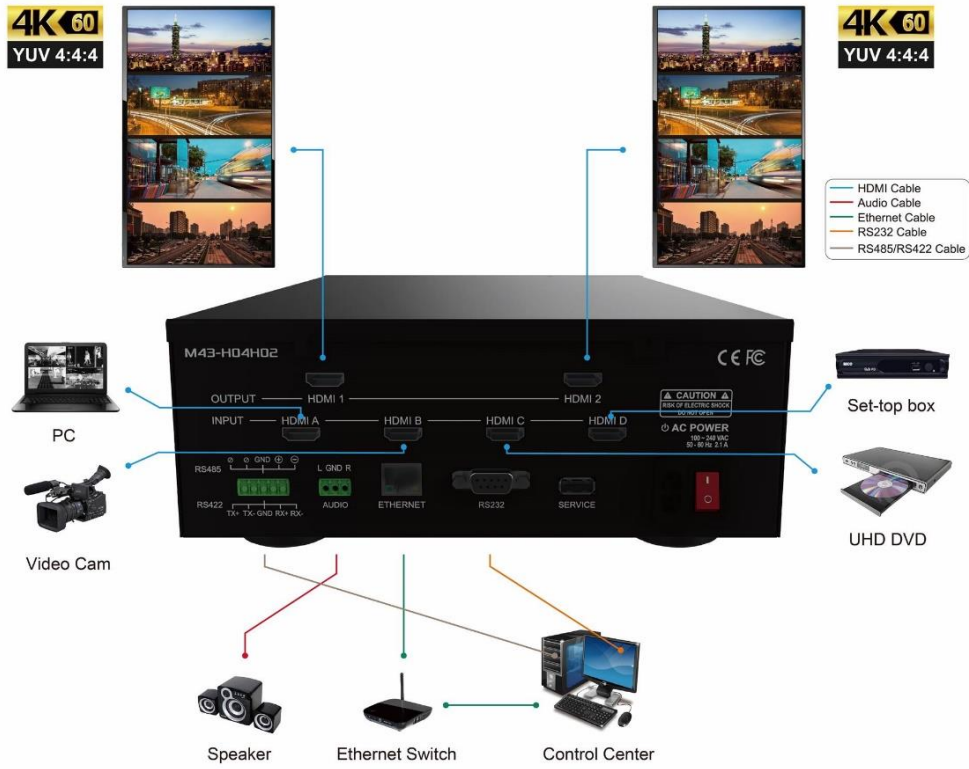

Typical Application

1. Portrait Mode