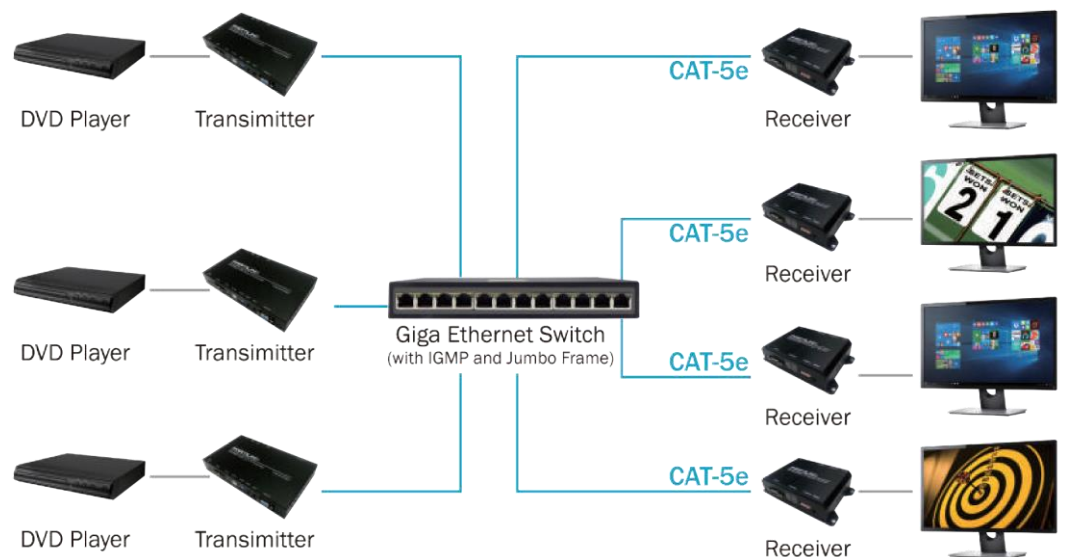

4K UHD HDMI / USB EXTENDER OVER IP

P4K-HRSUL4E1 / P4K-LHR SU1E4

P4K-HRSUL4E1-P / P4K-LHR SU1E4-P (PoE)

OVERVIEW

The Partilink 4K UHD HDMI / USB over IP Extender is composed of transmitter and receiver to extend HDMI, USB, RS232, and IR over IP via CATx cable and Gigabite Ethernet switch. It can be applied for point to point uni-cat, point to multi-point or multi-point to multi-point multi-cast and video wall. Easy installation with networking Giga Ethernet switch and CAT-5e cable for building up the extension or broadcast system.

FEATURES

- 4K UHD HDMI over IP extension
- USB 2.0 over IP extension
- RS-232 bi-directional extension
- 4 bits DIP switch for 16 stream channel selection
- HDCP 1.4 compliant and Blu-Ray ready
- Two way IR extension
- Output video rotation
- Output video partial enlargement
- Automatic EDID configuration
- Networking environment under Giga Ethernet switch and CAT-5e cable
- Point to point extension, unicast, multicast and video wall system
- Point to point extension via CAT-5e cable without Ethernet switch up to 100M
- Ethernet webpage management
- RS-232 serial control command management
- P4K-HRSUL4E1-P / P4K-LHR SU1E4-P supports power over Ethernet

APPLICATION

- Unicast, point to point extension
- Multicast, point to multi points or multi points to multi points extension
- Screen wall installation

■ Unicast

■ Multicast

a. Video Distribution

b. Matrix Distribution