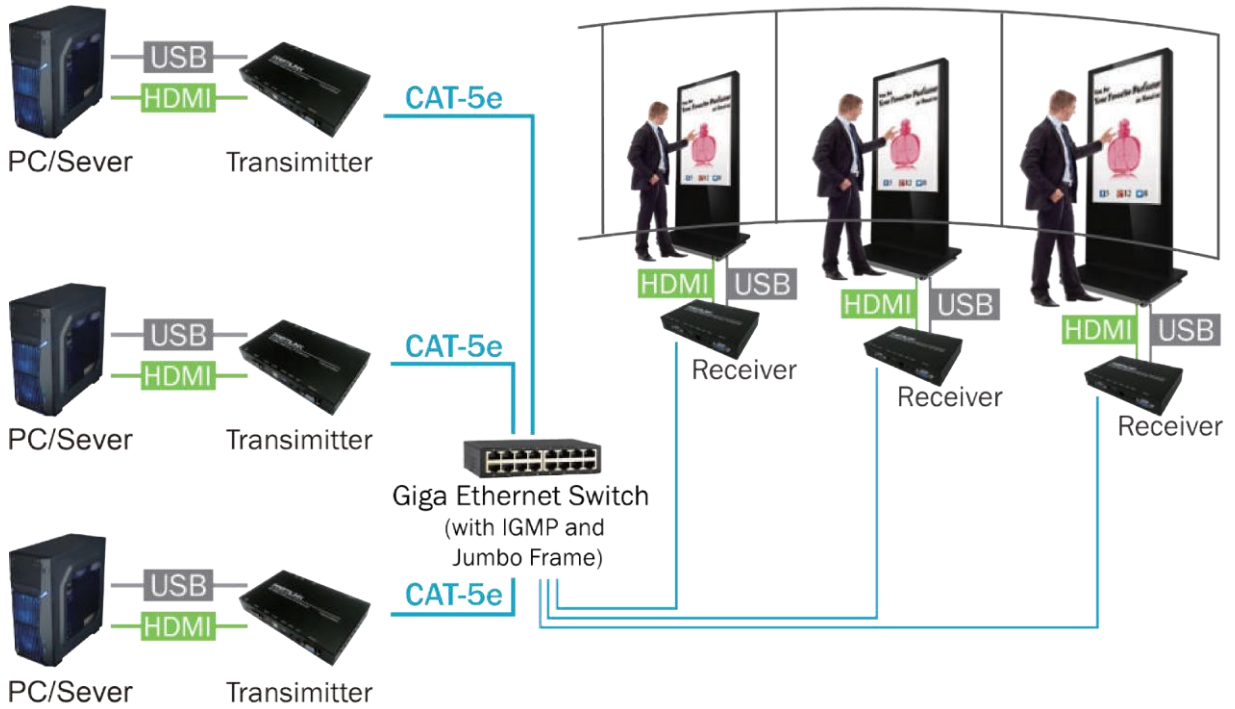

c. Billboard & Kiosk, PC to HDMI and USB Interactive Monitor