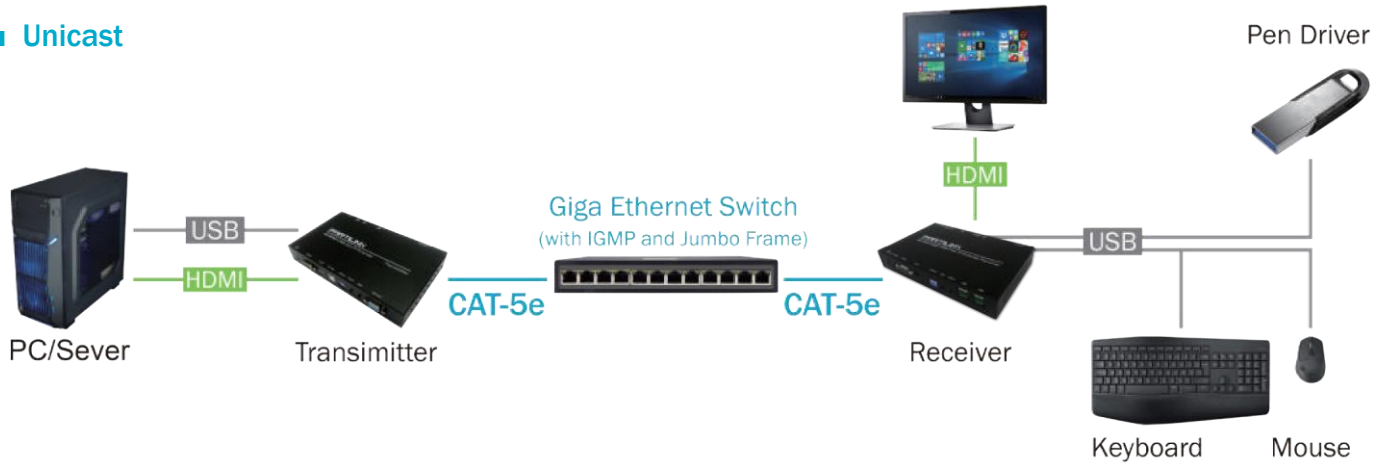

APPLICATION

- Unicast, point to point extension
- Multicast, point to multi points or multi points to multi points extension
- Screen wall installation

■ Unicast