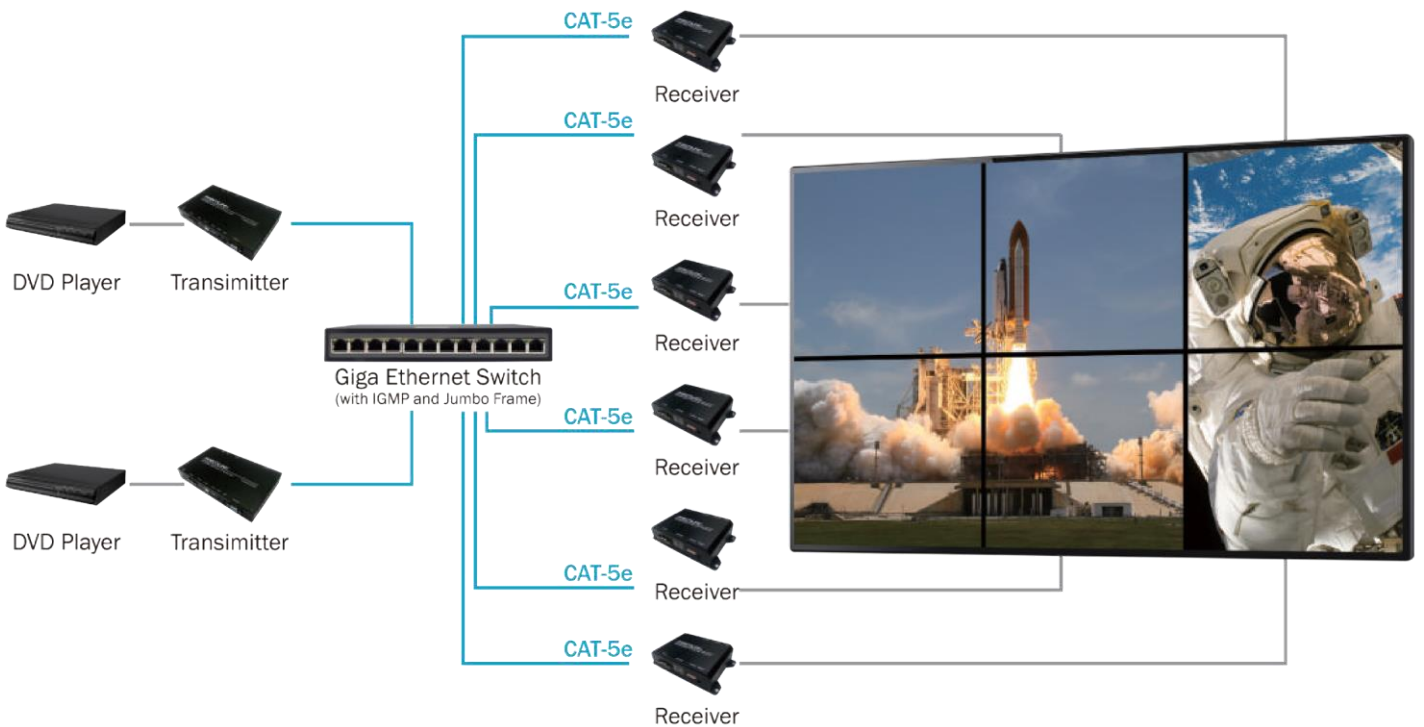

■ Video wall