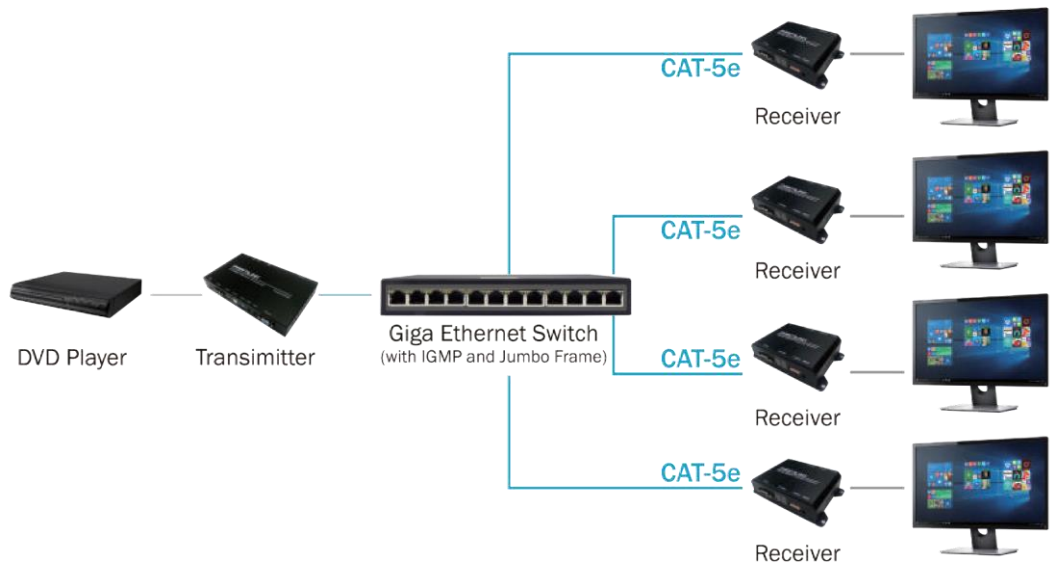

4K UHD HDMI / USB EXTENDER OVER IP

P4K-HRSUL4E1 / P4K-LHR SU1E4

P4K-HRSUL4E1-P / P4K-LHR SU1E4-P (PoE)

OVERVIEW

The Partilink 4K UHD HDMI / USB over IP Extender is composed of transmitter and receiver to extend HDMI, USB, RS232, and IR over IP via CATx cable and Gigabite Ethernet switch. It can be applied for point to point uni-cat, point to multi-point or multi-point to multi-point multi-cast and video wall. Easy installation with networking Giga Ethernet switch and CAT-5e cable for building up the extension or broadcast system.

FEATURES

- 4K UHD HDMI over IP extension
- USB 2.0 over IP extension
- RS-232 bi-directional extension
- 4 bits DIP switch for 16 stream channel selection
- HDCP 1.4 compliant and Blu-Ray ready
- Two way IR extension
- Output video rotation
- Output video partial enlargement
- Automatic EDID configuration
- Networking environment under Giga Ethernet switch and CAT-5e cable
- Point to point extension, unicast, multicast and video wall system
- Point to point extension via CAT-5e cable without Ethernet switch up to 100M
- Ethernet webpage management
- RS-232 serial control command management
- P4K-HRSUL4E1-P / P4K-LHR SU1E4-P supports power over Ethernet

APPLICATION

- Unicast, point to point extension
- Multicast, point to multi points or multi points to multi points extension
- Screen wall installation

■ Unicast

■ Multicast

a. Video Distribution

b. Matrix Distribution